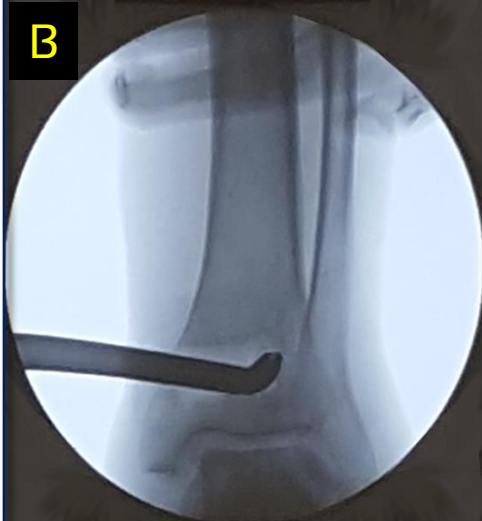

Avitus® Bone Harvester DISTAL TIBIA HARVEST

- 3 minutes harvest time
- 7 CC's of gold-standard cancellous bone
- 5 CC's of gold-standard bone marrow captured
- Graft was successfully used for a Revision Big Toe Fusion

- A) Avitus® Pilot Hole Creator making initial entry
B) Intra-harvest radiograph into distal tibia
C) Avitus® gold standard cancellous bone and marrow