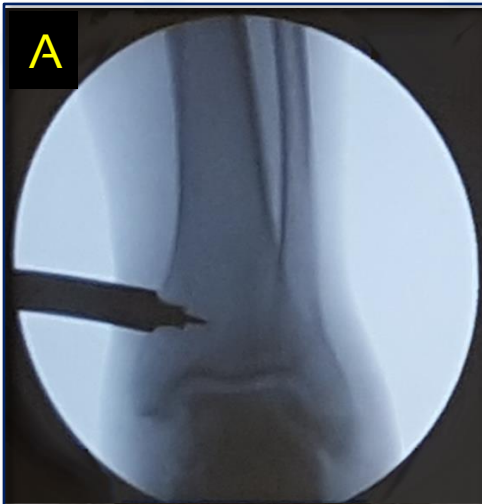

Avitus® Bone Harvester DISTAL TIBIA HARVEST

- 3 minutes harvest time
- 7 CC's of gold-standard cancellous bone
- 5 CC's of gold-standard bone marrow captured
- Graft was successfully used for a Revision Big Toe Fusion

- A) Avitus® Pilot Hole Creator making initial entry
B) Intra-harvest radiograph into distal tibia
C) Avitus® gold standard cancellous bone and marrow