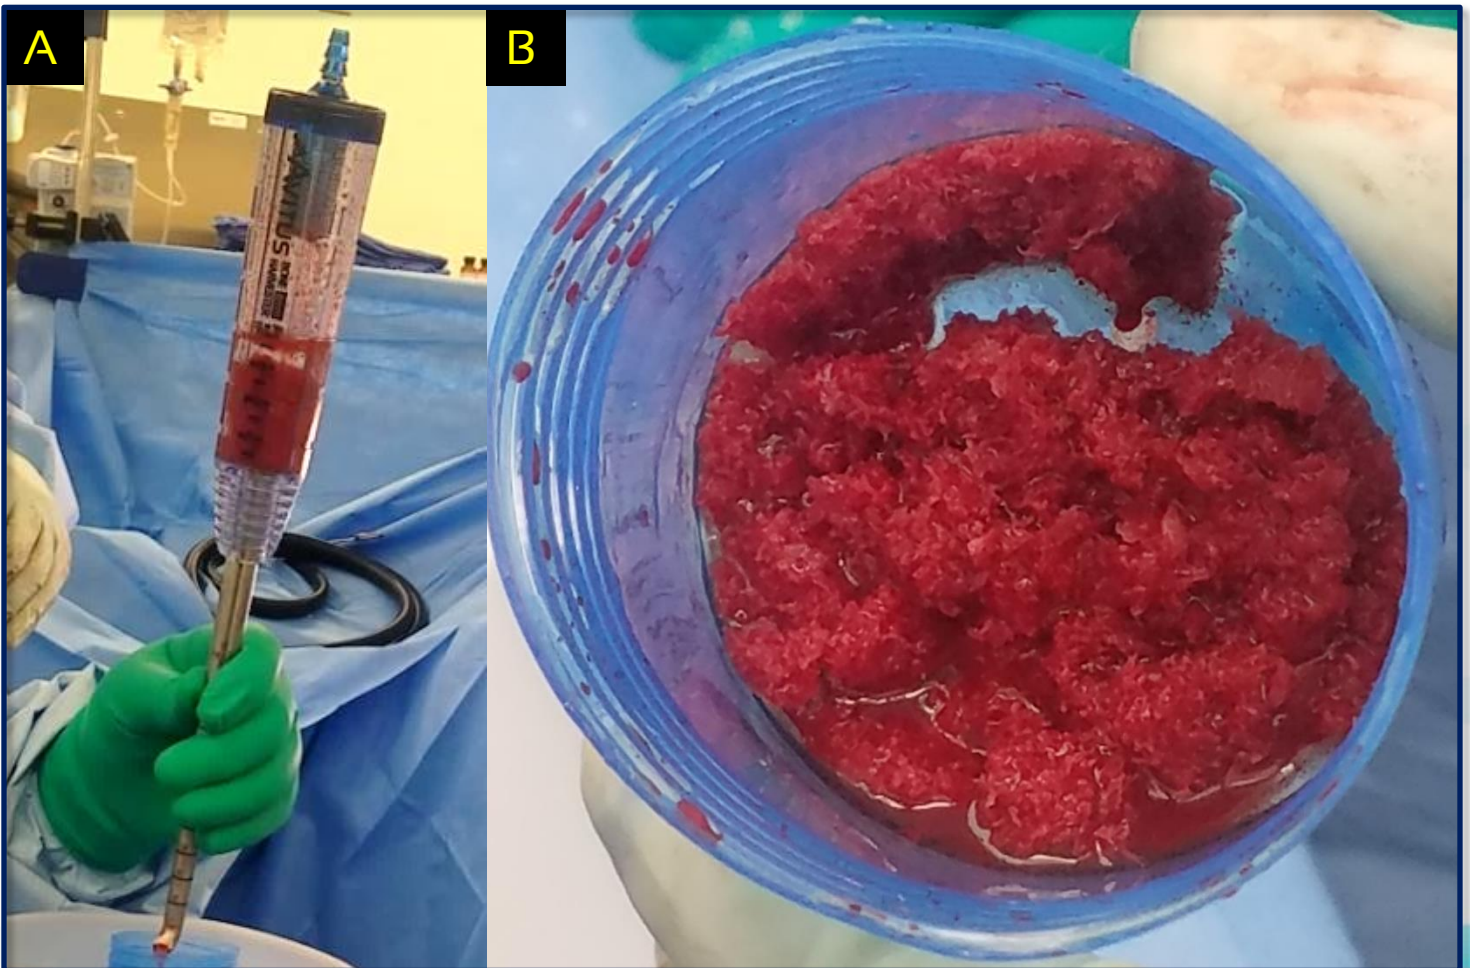

Avitus® Bone Harvester PROXIMAL TIBIA HARVEST

- 5 minutes harvest time
- 25 CC's of gold-standard cancellous bone
- 20 CC's of gold-standard bone marrow captured
- Graft was successfully used for a Complex Ankle Fusion with External Fixation
- **Saved hospital \$6,550 in this case.**

- A) Shows Avitus® 25 CC's of gold standard Cancellous bone after marrow was separated using Avitus® marrow separation technology.
- B) Shows Avitus® 25 CC's of gold standard Cancellous bone after retrieving from the handle.