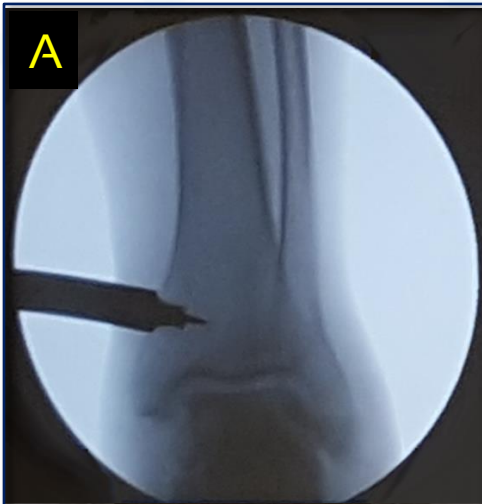

Avitus[®] Bone Harvester DISTAL TIBIA HARVEST

- 3 minutes harvest time
- 7 CC's of gold-standard cancellous bone
- 5 CC's of gold-standard bone marrow captured
- Graft was successfully used for a Revision Big Toe Fusion

- A) Avitus[®] Pilot Hole Creator making initial entry
B) Intra-harvest radiograph into distal tibia
C) Avitus[®] gold standard cancellous bone and marrow