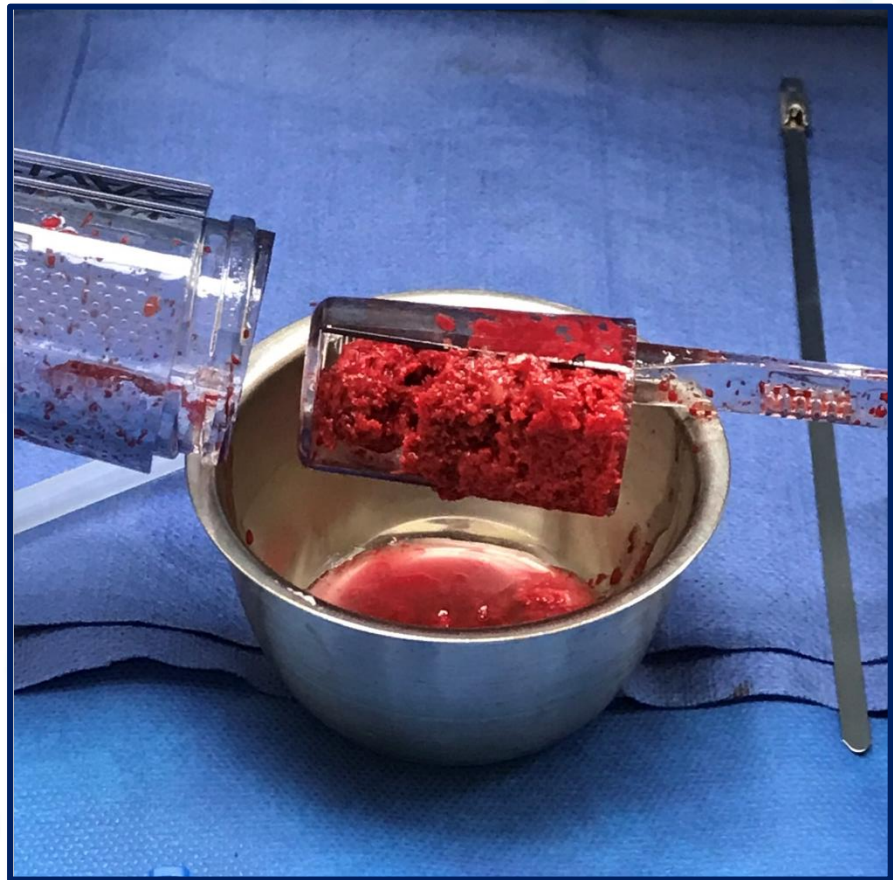

Avitus[®] Bone Harvester PROXIMAL TIBIA HARVEST

- 4 minutes harvest time
- 30 CC's of **gold-standard** cancellous bone
- 5 CC's of **gold-standard** bone marrow captured
- Graft was used for a Subtalar Arthrodesis

Shows bone graft within the Avitus[®] Filter Insert being removed from the Avitus[®] Bone Harvester.