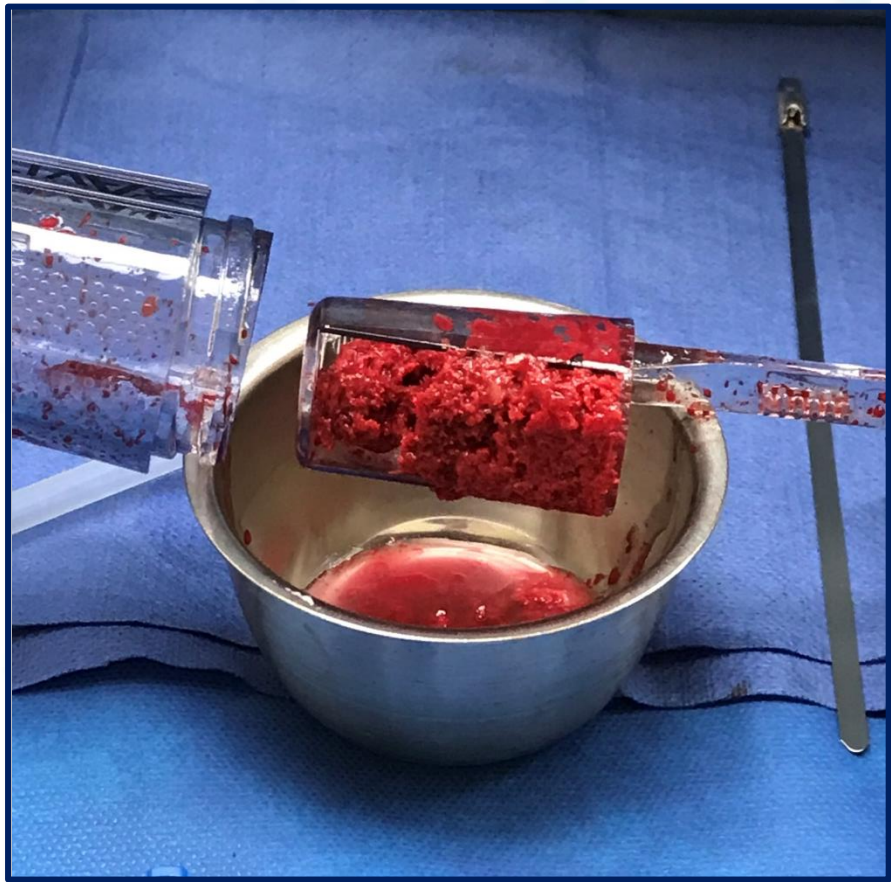

Avitus[®] Bone Harvester PROXIMAL TIBIA HARVEST

- 4 minutes harvest time
- 30 CC's of **gold-standard** cancellous bone
- 5 CC's of **gold-standard** bone marrow captured
- Graft was used for a Subtalar Arthrodesis

Shows bone graft within the Avitus[®] Filter Insert being removed from the Avitus[®] Bone Harvester.